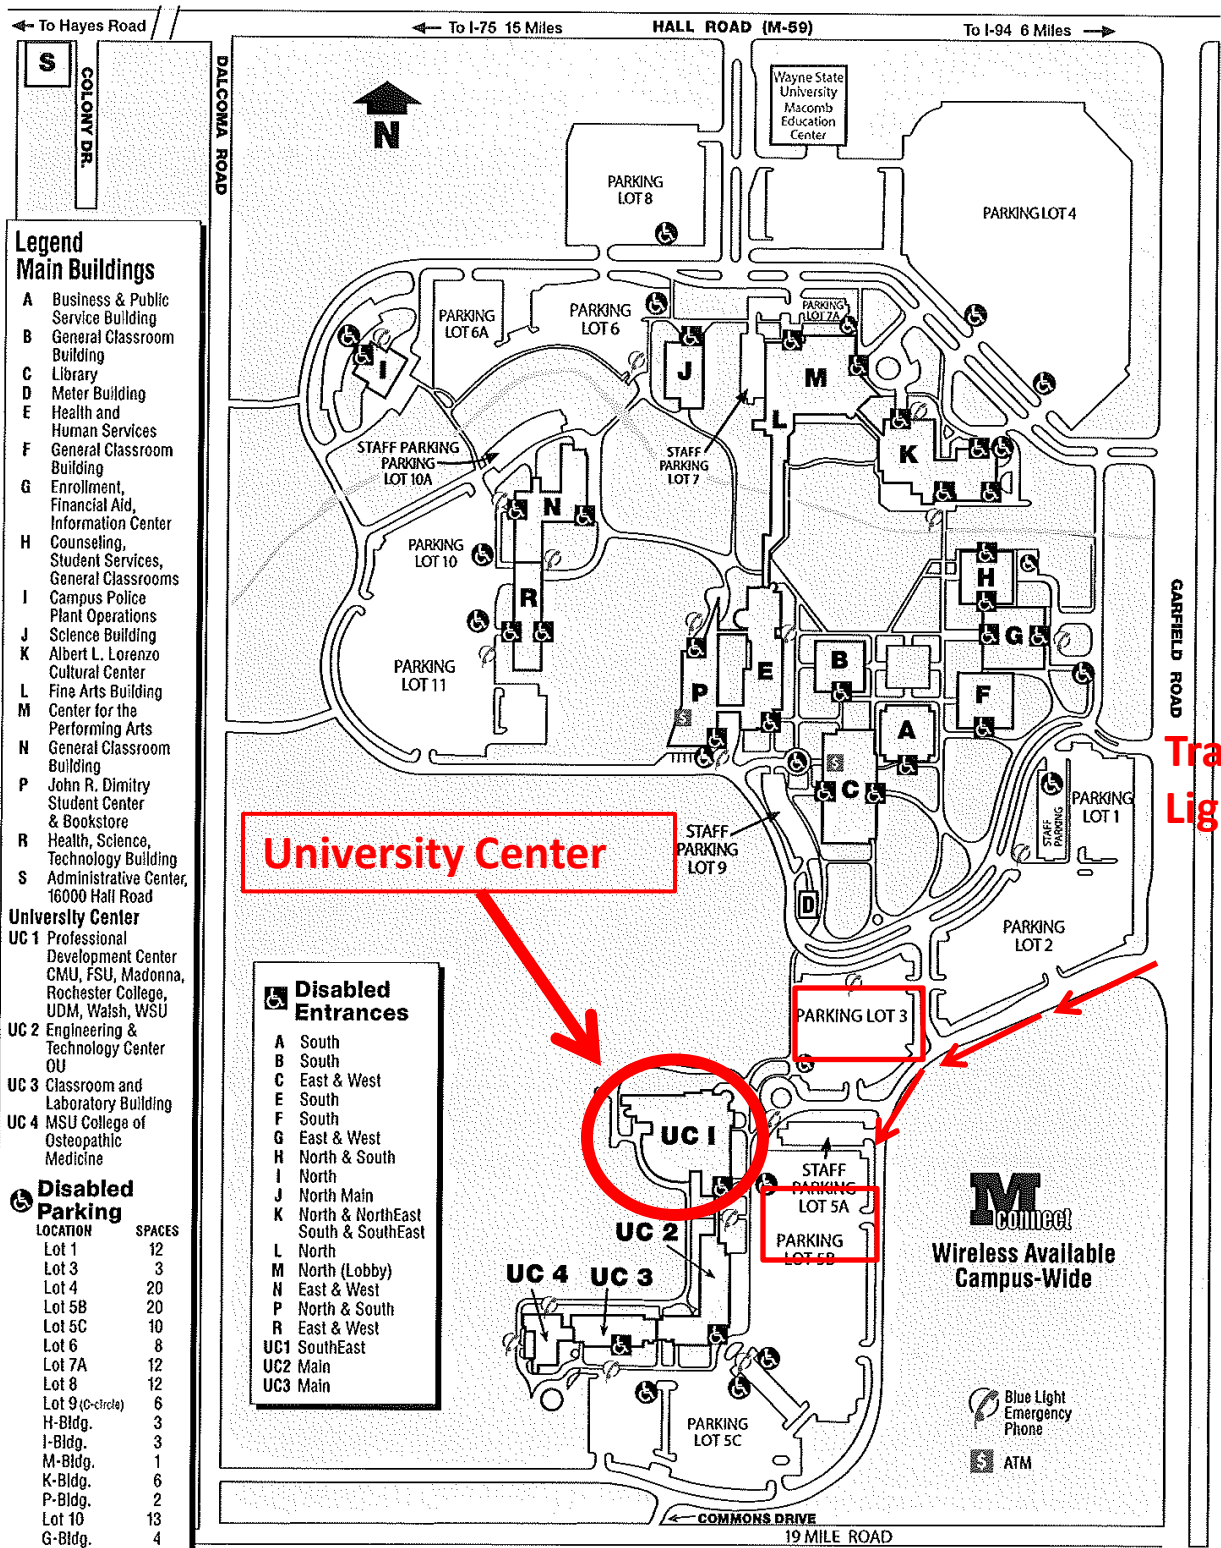

**USE THIS ADDRESS FOR UNIVERSITY CENTER:
43901 University Drive, Clinton Twp.**

Center Campus

44575 Garfield Road • Clinton Twp., MI 48038-1139 • 1.866.Macomb1 • www.macomb.edu

Traffic Light

University Center

PARKING LOT 3

PARKING LOT 5B

Mconnect
Wireless Available Campus-Wide

Blue Light Emergency Phone

ATM